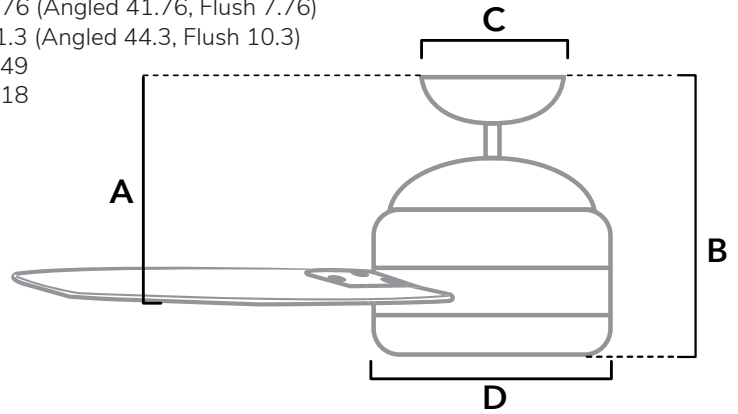

DIMENSIONS

Measured in inches

- A. 8.76 (Angled 41.76, Flush 7.76)
- B. 11.3 (Angled 44.3, Flush 10.3)
- C. 6.49
- D. 7.18

**50446** | Noble Bronze Body with Warm Grey Oak or Dark Gray Oak Blades

ADDITIONAL FINISHES

FAN SPECIFICATIONS

Motor Type	Reversible	Wire Length	Control Type	Downrod	Location	Blade #	Add'l Sizes
AC	YES	32" (24" Downrod)	Pull Chains	3" Included	Damp	3	44", 52" 60"

AIRFLOW AND LIGHT SPECIFICATIONS